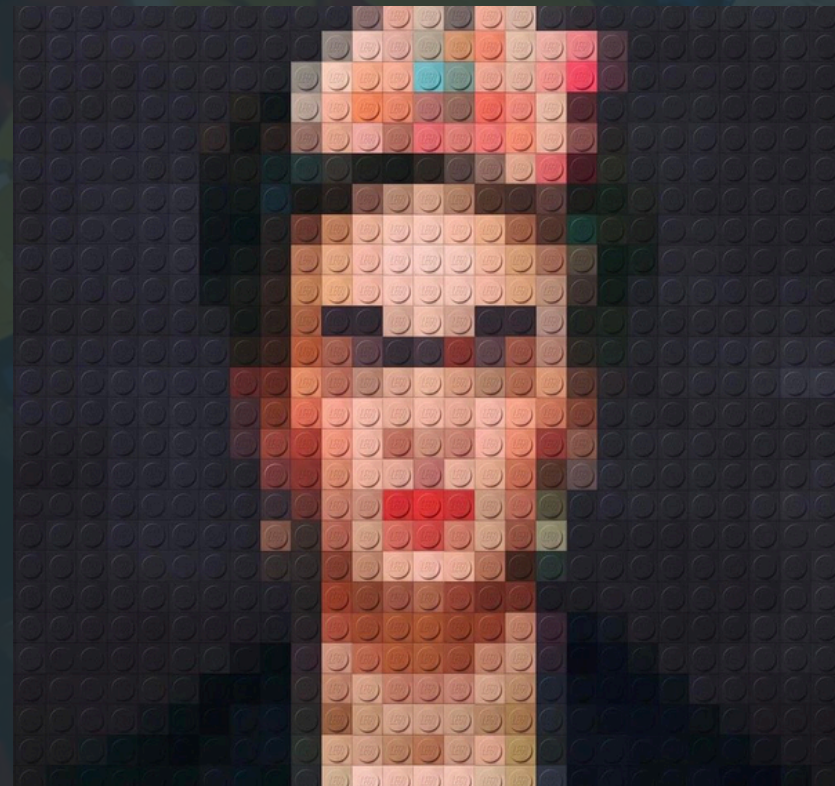

Campana Lego

Camila Zapiola

Vega Andreu y Laura Méndez

INSTRUCTIONS FOR
LOVE

LEGO BOTANICALS

INSTRUCTIONS FOR LOVE

LEGO BOTANICALS

Referencias

1964 – 1972: Square and Colorful Section

In 1964, the logo changed from a rectangle to a square and became more colorful. A red square was combined with another square made up of colorful vertical stripes. This design reflected joy and the energy of play.